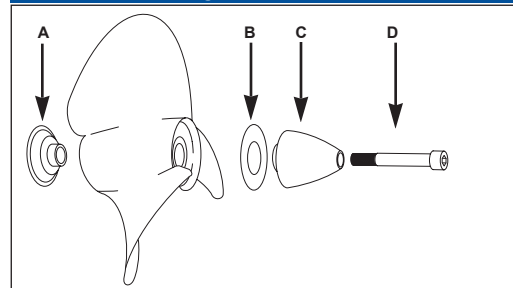

Long Hub Installation

Long Hub Propeller Hardware:

- A) Thrust Washer #839423-1 (Depth: 1.3")
- B) Washer #850888-9
- C) Propeller Cone #8504045-2
- D) Allen bolt #850889-7

Volvo Standard Shaft

Volvo Long Shaft

Standard Hub Motor Application