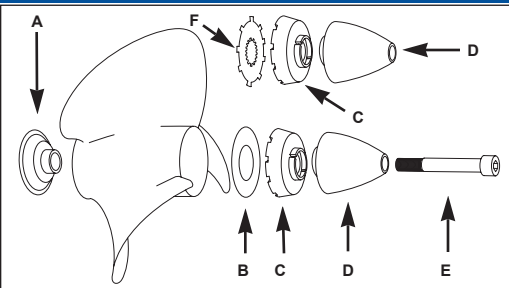

Standard Hub Installation

Standard Hub Propeller installations require:

- A) Thrust Washer #839534-5 (Depth: .625")
- B) Washer #850888-9 or F) Washer #897367-9
- C) Spacer Ring #854047-8
- D) Propeller Cone #8504045-2
- E) Allen bolt #850889-7