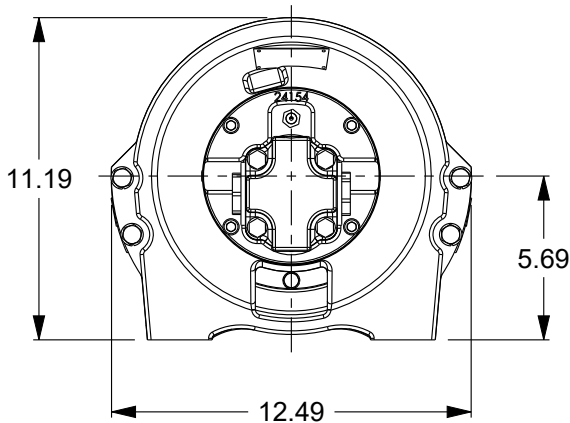

Planetary Winch

Model: PL5-12-210-1

Est. Weight: 164 lb October 11, 2020

Layer	Rope Capacity (ft)	Linepull (lb)	Linespeed (fpm)
1	31	4500	135
2	65	4050	150
3	102	3680	165
4	143	3370	180

Performance is based on 24 gpm @ 2100 psi with Ø.44" rope (Maximum rope capacity)

The rated line pulls are for the product only. Consult the rope manufacturer for rope ratings.