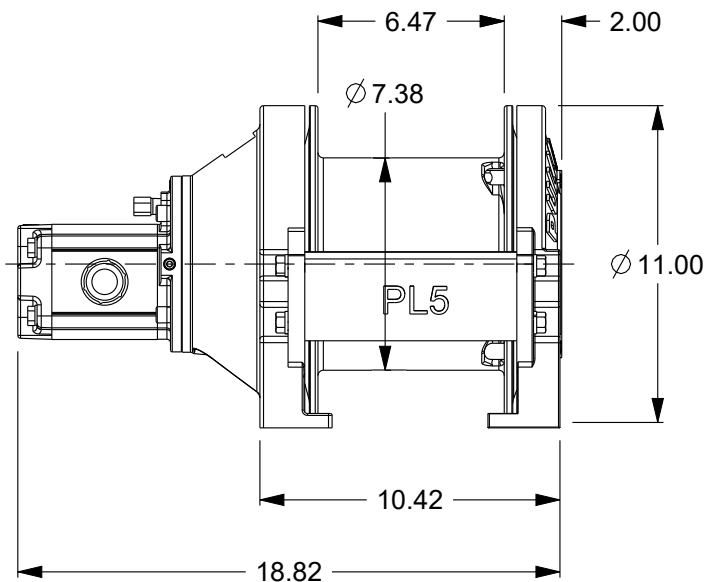

Planetary Winch

Model: PL5-12-210-1

Est. Weight: 164 lb October 11, 2020

Layer	Rope Capacity (ft)	Linepull (lb)	Linespeed (fpm)
1	31	4500	135
2	65	4050	150
3	102	3680	165
4	143	3370	180

Performance is based on 24 gpm @ 2100 psi with Ø.44" rope (Maximum rope capacity)

The rated line pulls are for the product only. Consult the rope manufacturer for rope ratings.